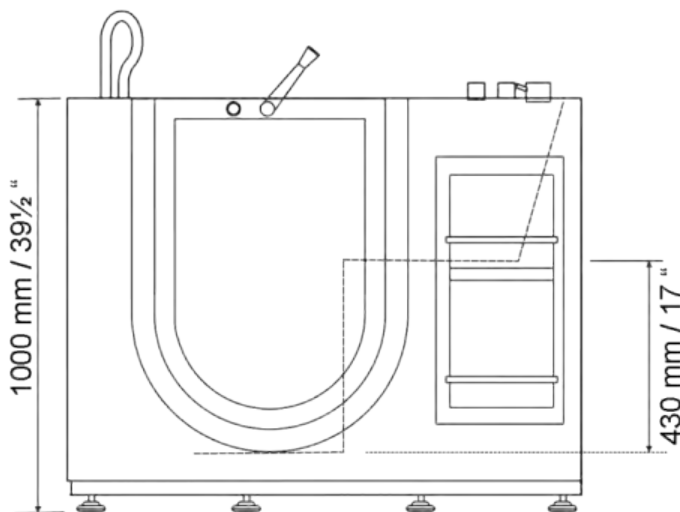

Outward open walk-in tub, size: 51×30.5×40H in

Outward opening door providing extra safety in case of emergencies

Hand-held shower with 5 foot hose attached and a faucet are included

Extra solid stainless steel and tempered matte finish glass 24½" framed door

PLUMBING REQUIRMENTS

Unit is equipped with flexible, metal braided ½ inch water supply hose with ½ inch female threaded connectors
It is needed to install hot and cold shutoffs with ½ inch male threaded nipples (not included)
It is advised to have tub onsite before preparing drain location

Dedicated 12-2 wire with 110 volt, 15-20 amp GFCI breaker

Technical Data

Materials Acrylic composite

Power Supply 110 V

Size 51"x29"x42"

Hydrolife Walk-in Tub

Front View

Front View

Top View

Top View

Sizes may vary +/- 1"