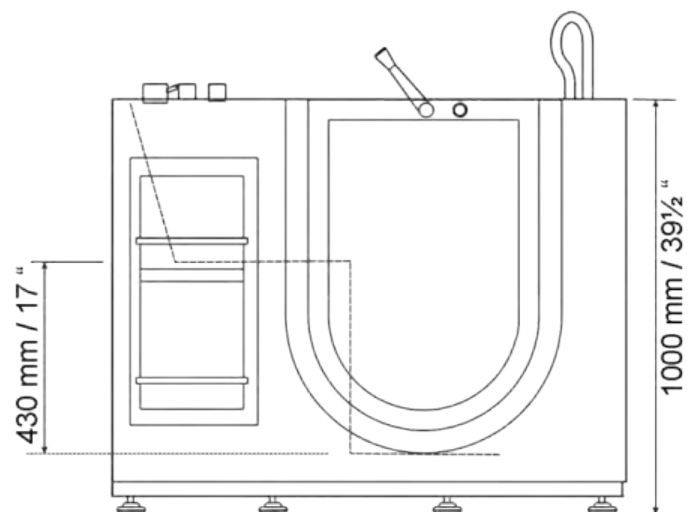

Outward open walk-in tub, size: 51×30.5×40H in

Outward opening door providing extra safety in case of emergencies

Hand-held shower with 5 foot hose attached and a faucet are included

Extra solid stainless steel and tempered matte finish glass 24½" framed door

PLUMBING REQUIRMENTS

Unit is equipped with flexible, metal braided ½ inch water supply hose with ½ inch female threaded connectors
It is needed to install hot and cold shutoffs with ½ inch male threaded nipples (not included)
It is advised to have tub onsite before preparing drain location

Dedicated 12-2 wire with 110 volt, 15-20 amp GFCI breaker

Technical Data

Materials Acrylic composite

Power Supply 110 V

Size 51"x29"x42"

Hydrolife Walk-in Tub

Front View

Front View

Top View

Top View

Sizes may vary +/- 1"