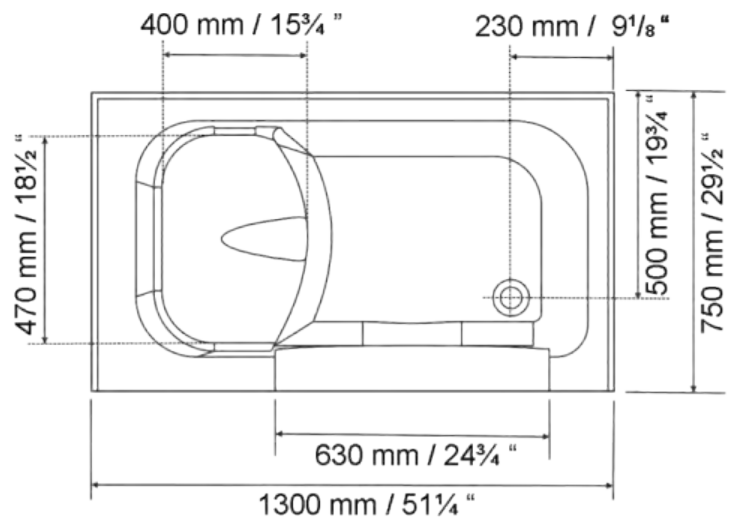

Outward open walk-in tub, size: 51×30.5×40H in

Outward opening door providing extra safety in case of emergencies

Hand-held shower with 5 foot hose attached and a faucet are included

Extra solid stainless steel and tempered matte finish glass 24½" framed door

Dedicated 12-2 wire with 110 volt, 15-20 amp GFCI breaker

Technical Data

Materials Acrylic composite

Power Supply 110 V

Size 51"x29"x42"

Hydrolife Walk-in Tub

Front View

Front View

Top View

Top View

Sizes may vary +/- 1"