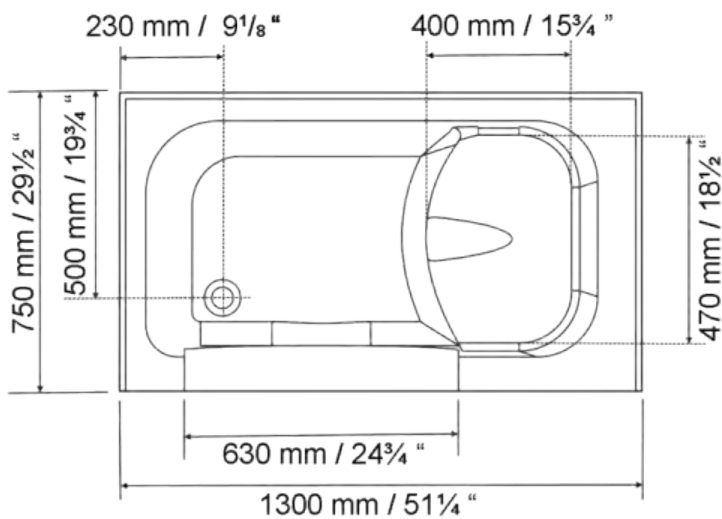

Outward open walk-in tub, size: 51×30.5×40H in

Outward opening door providing extra safety in case of emergencies

Hand-held shower with 5 foot hose attached and a faucet are included

Extra solid stainless steel and tempered matte finish glass 24½" framed door

Dedicated 12-2 wire with 110 volt, 15-20 amp GFCI breaker

Technical Data

Materials Acrylic composite

Power Supply 110 V

Size 51"x29"x42"

Hydrolife Walk-in Tub

Front View

Front View

Top View

Top View

Sizes may vary +/- 1"